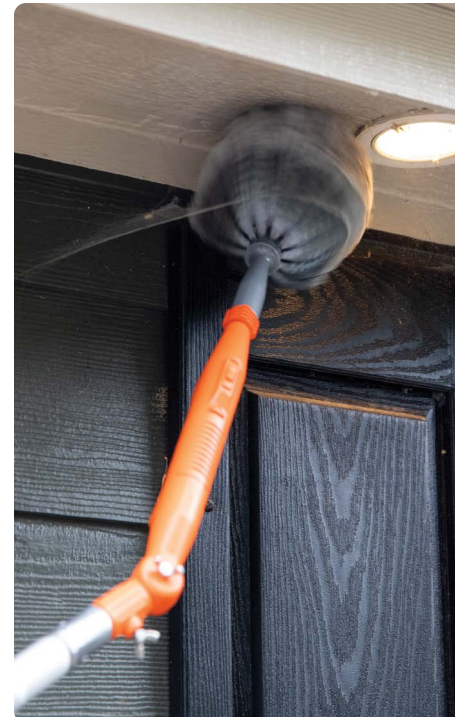

HELP WITHIN REACH

Power Cobweb Duster with 16' Extension Pole

DUST OUT-OF-REACH PLACES

Battery-powered brush gets even stubborn cobwebs, bugs and dust

Use indoors and outdoors

High and low speeds

Requires four AA batteries (sold separately)

Comes with the ultra-lightweight, snap-together, EZ Smart Extension Pole (also available as tool-only)

Two-year limited warranty

PRODUCT SPECIFICATIONS

Product Name:
EZ Smart Power Cobweb Duster with 16' Pole

EZsmartTools.com

Watch a video demo

HELP WITHIN REACH

Power Cobweb Duster

(Tool-Only)

DUST OUT-OF-REACH PLACES

Battery-powered brush gets even stubborn cobwebs, bugs and dust

Use indoors and outdoors

High and low speeds

Requires four AA batteries (sold separately)

Fits the EZ Smart Extension Pole (sold separately) or any pole with Universal/Standard US threading or 3/4" Acme threading

Two-year limited warranty