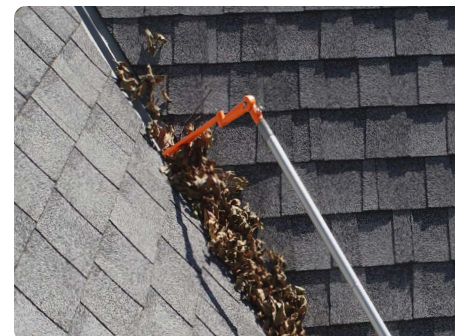

# Mini Rake

(Tool-Only)

**CLEAN GUTTERS  
WITHOUT A LADDER**

Remove leaves and branches from roofs, gutters and other out-of-reach areas where debris accumulates

Also works well in hard-to-reach places on the ground

Pivoting head adjusts to multiple angles

Fits the EZ Smart Extension Pole (sold separately) or any pole with Universal/Standard US threading or 3/4" Acme threading

Two-year limited warranty